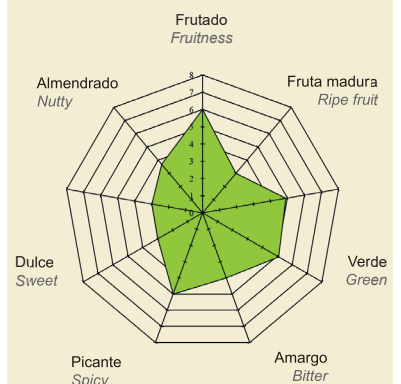

STORE IN A COOL, DRY PLACE AWAY FROM DIRECT LIGHT